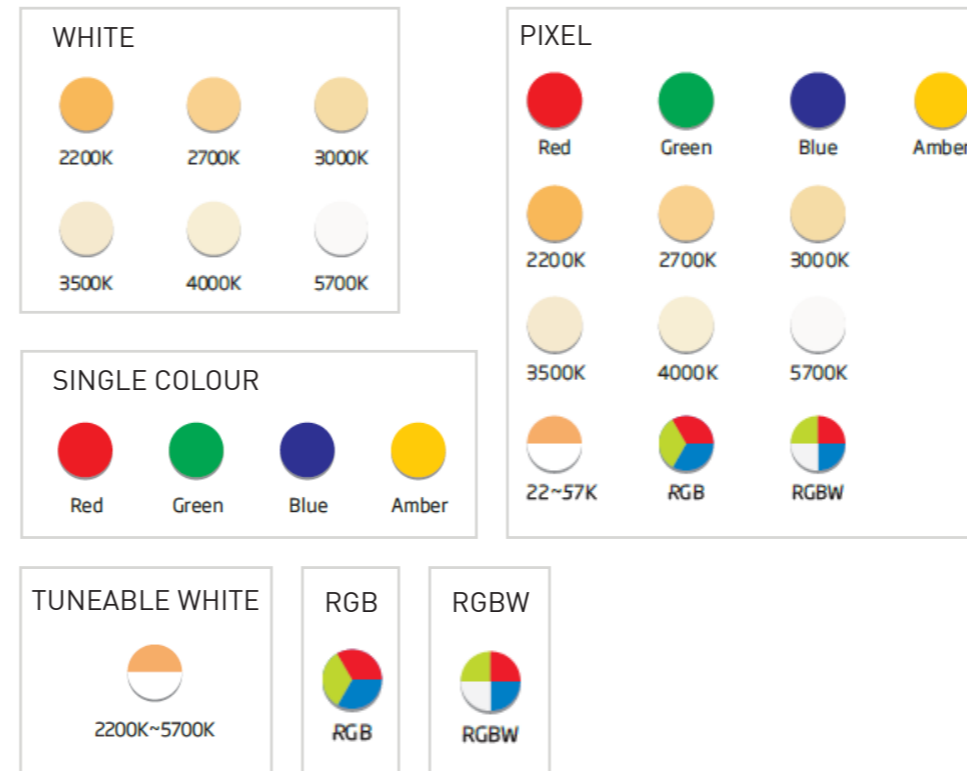

RANGE	SIZE (mm)	BENDING	MAX WATTAGE (W/m)	MAX LUMENS/m	LED TYPE						LEDBAR MATERIAL		COLOURED JACKET	AQUA
					WHITE	SINGLE COLOUR	TUNEABLE WHITE	RGB	RGBW	PIXEL	SILICONE	PVC		
7101	16 x 17	Horizontal & Vertical	22W	700	✓	✓	✓	✓	✓	✓	✓	✓	✓	✓
7102	22 x 22	Horizontal & Vertical	22W	1485	✓	✓	✓	Y	Y	✓	✓			
7103	16 x 17	Vertical	15W	1100	✓	✓	✓	✓	✓		✓			
7104	10 x 10	Horizontal & Vertical	9W	480	✓	✓					✓	✓		
7105	11.5 x 21	Horizontal	15W	400	✓	✓	✓	✓	✓	✓	✓	✓	✓	
7106	9 x 18	Horizontal	4.5W	130	✓	✓					✓	✓	PVC Only	
7107	11.5 x 29	Horizontal	15W	440	✓	✓	✓	✓	✓	✓	✓	✓	✓	
7108	11.5 x 26	Horizontal	4.5W	160	✓	✓						✓	✓	
7109	20 x 10	Vertical	12W	1000	✓	✓				✓	✓			
7110	15.5 x 6	Vertical	15W	900	✓	✓	✓	✓	✓	✓	✓	✓	PVC Only	
7111	16 x 32	Horizontal	12W	480	✓	✓						✓		

SIZES

AQUA

LED TYPE - NOT AVAILABLE FOR ALL TYPES (SEE TABLE)

COLOURED JACKET - NOT ALL AVAILABLE FOR ALL

Clear Tech™ TECHNOLOGIES

TwinFlex™
Dramatically improve the performance, including reinforced mechanical strength, enhanced heat dissipation, and augmented conductor with duplex circuit transmission to increase current carrying capacity and reduce voltage drop.