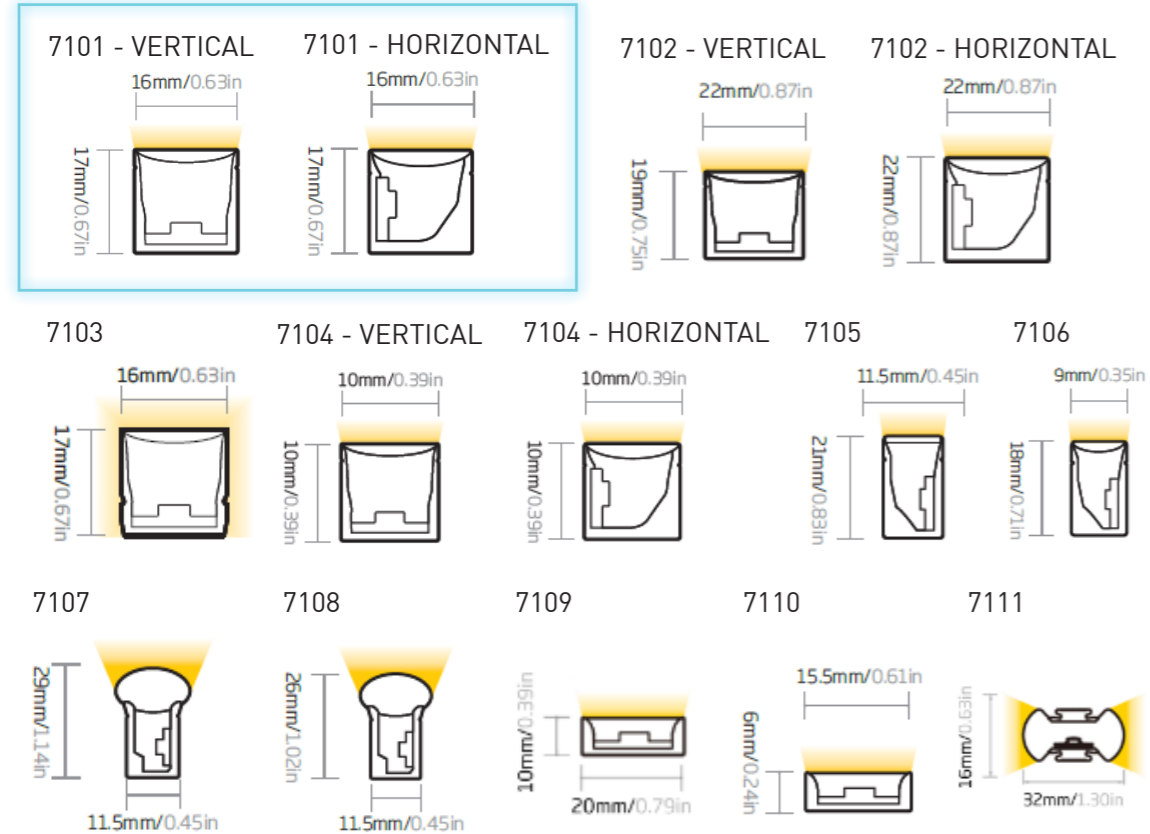

RANGE	SIZE (mm)	BENDING	MAX WATTAGE (W/m)	MAX LUMENS/m	LED TYPE						LEDBAR MATERIAL		COLOURED JACKET	AQUA
					WHITE	SINGLE COLOUR	TUNEABLE WHITE	RGB	RGBW	PIXEL	SILICONE	PVC		
7101	16 x 17	Horizontal & Vertical	22W	700	✓	✓	✓	✓	✓	✓	✓	✓	✓	✓
7102	22 x 22	Horizontal & Vertical	22W	1485	✓	✓	✓	Y	Y	✓	✓			
7103	16 x 17	Vertical	15W	1100	✓	✓	✓	✓	✓		✓			
7104	10 x 10	Horizontal & Vertical	9W	480	✓	✓					✓	✓		
7105	11.5 x 21	Horizontal	15W	400	✓	✓	✓	✓	✓	✓	✓	✓	✓	
7106	9 x 18	Horizontal	4.5W	130	✓	✓					✓	✓	PVC Only	
7107	11.5 x 29	Horizontal	15W	440	✓	✓	✓	✓	✓	✓	✓	✓	✓	
7108	11.5 x 26	Horizontal	4.5W	160	✓	✓						✓	✓	
7109	20 x 10	Vertical	12W	1000	✓	✓				✓	✓			
7110	15.5 x 6	Vertical	15W	900	✓	✓	✓	✓	✓	✓	✓	✓	PVC Only	
7111	16 x 32	Horizontal	12W	480	✓	✓						✓		

SIZES

AQUA

LED TYPE - NOT AVAILABLE FOR ALL TYPES (SEE TABLE)

COLOURED JACKET - NOT ALL AVAILABLE FOR ALL

Clear Tech™ TECHNOLOGIES

TwinFlex™
Dramatically improve the performance, including reinforced mechanical strength, enhanced heat dissipation, and augmented conductor with duplex circuit transmission to increase current carrying capacity and reduce voltage drop.