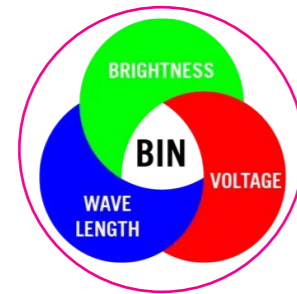

3-Step MacAdam Ellipse