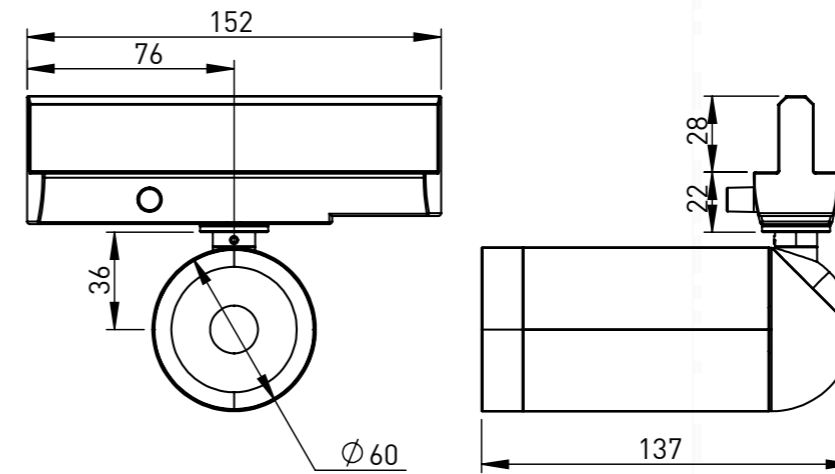

SCAN FOR
PRODUCT INFO

DIMENSIONS

Model Shown is Self Dim Intrack

COLOUR TEMPERATURES

360°
Movement
possible with
patented
electrical
connection

INFINITY

TRACK ADAPTORS

Mounting: 3CCT Track
3 Circuit Track Options: EUTRAC, Global, Stucchi, PowerGear, Erco, Etc.